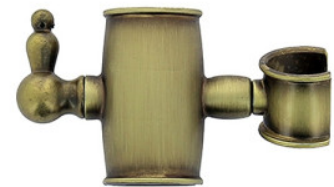

Support douchette RETRO vieux bronze

REF. 3047408508353

Description du produit :

Caractéristiques du produit :